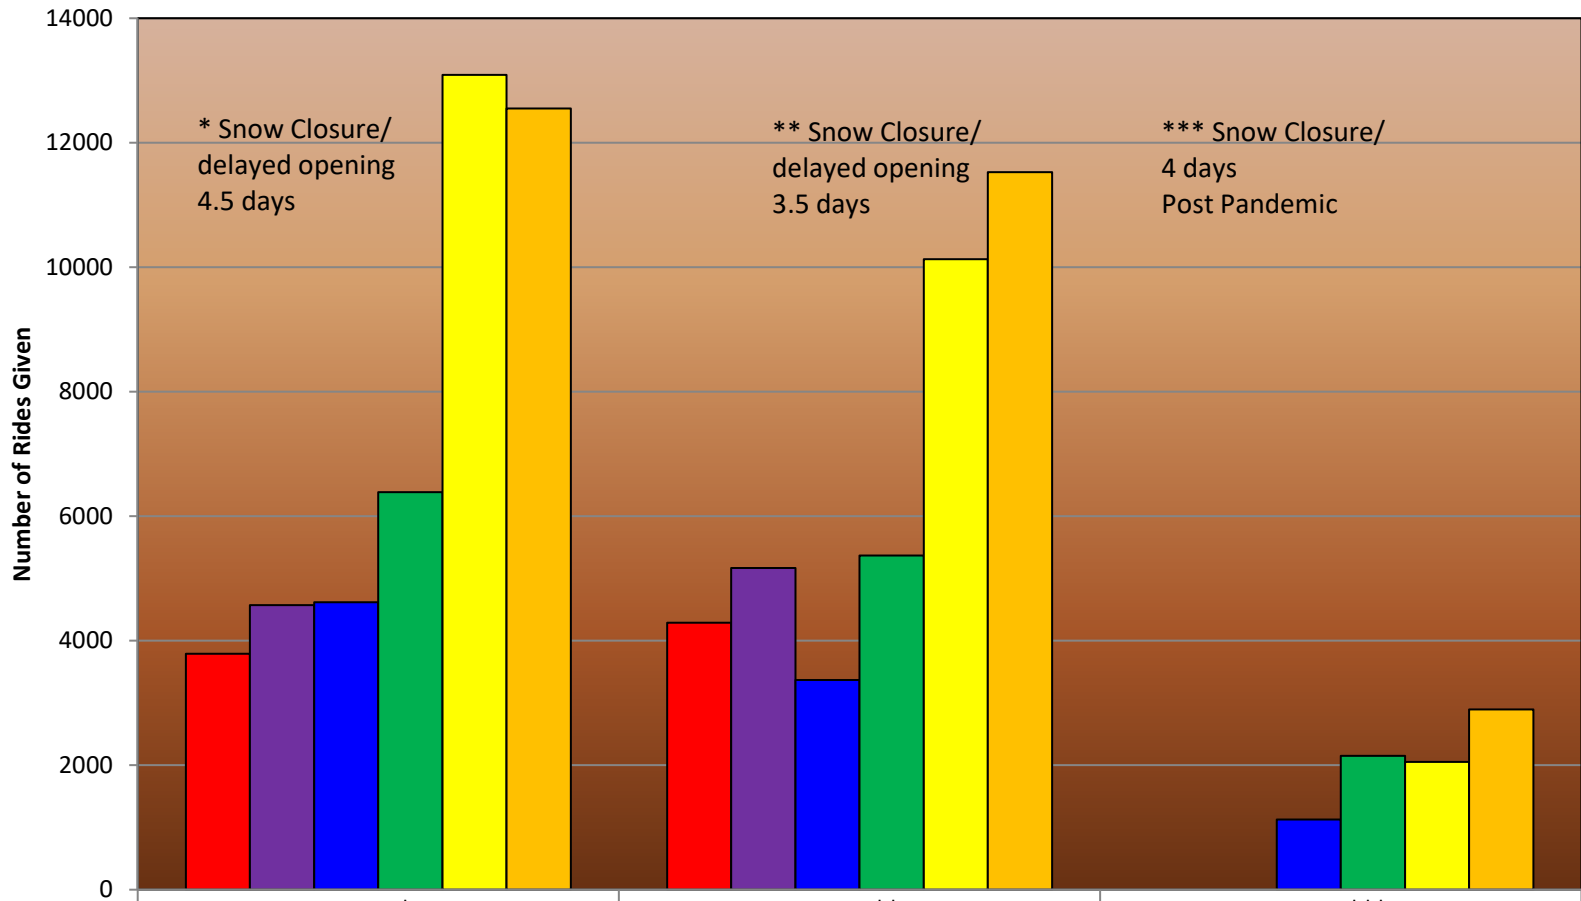

Winter Term Shuttle Usage

	2019*	2020**	2023***
■ Cascade (Red Line)	3789	4288	0
■ Cascade (Purple Line)	4570	5167	0
■ Rock Creek (Blue Line)	4617	3367	1128
■ Cascade (Green Line)	6385	5371	2148
■ Southeast (Yellow Line)	13091	10130	2052
■ Sylvania (Orange Line)	12548	11525	2895